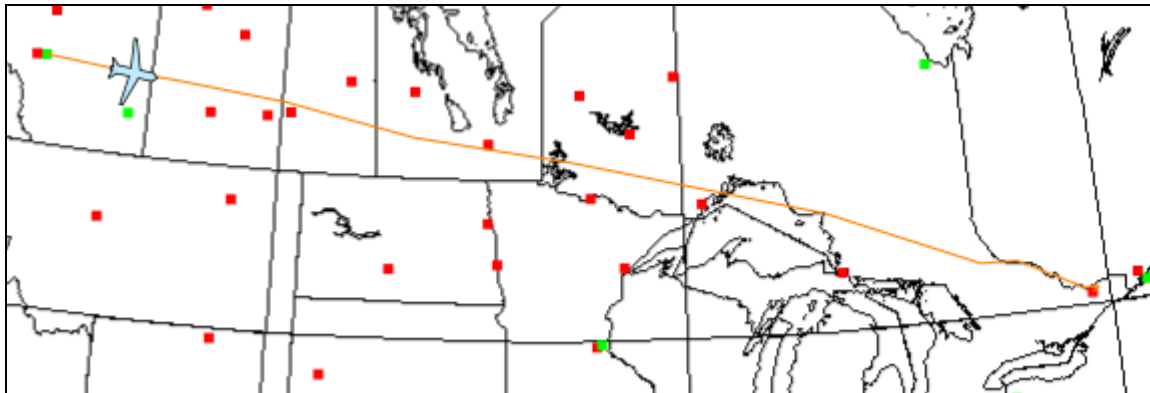

One-to-one chat and one-to-many chat.

DISPLAYING FLIGHT PLAN & FLIGHT TRACK

- Real-time Flight Plan and Flight Track display.
- Selection of the Flight to track.
- Popup display of the flight information with a mouse over the plane.