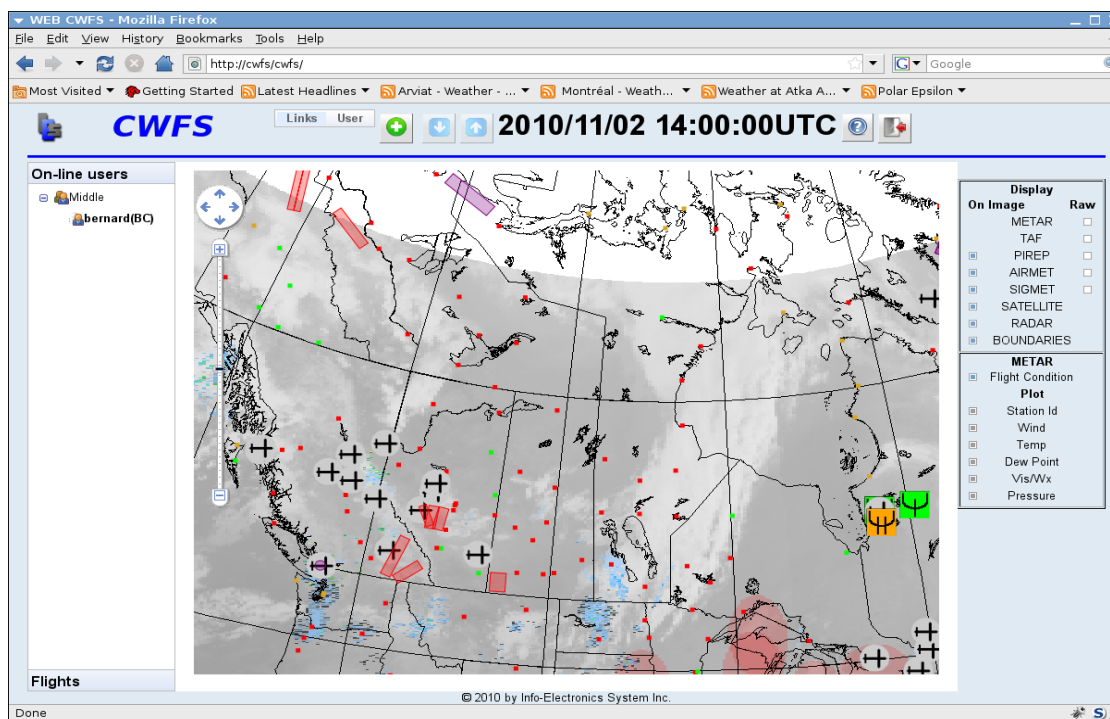

COLLABORATIVE WEATHER FORECAST SYSTEM (CWFS)

ABOUT THE SYSTEM

- Powerful graphical Web-based application designed to present meteorological information on a geo-referenced background.
- Collaboration tool allowing users to chat one-to-one or one-to-many to discuss forecasts.
- Visualization tool displaying weather information received from various sources in real-time.
- Visualization tool to display flight plan and track flights (optional).
- Animation capability for satellite and radar images.

MULTIPLE LAYERS

- ❖ Imagery Layer: Geographical Boundaries, Satellite and Radar images.
- ❖ METAR displayed as METAR Plot (similar to a Station Plot) or as Flight Conditions (Red for IFR, Yellow for MVFR and Green for VFR).
- ❖ PIREP displayed with different icons depending upon whether the PIREP is for (1) Light, Medium or Severe Turbulence or (2) Light, Medium or Severe Icing.
- ❖ AIRMET with coverage area displayed as Circle, Rectangle or Polygon with a Purple background.
- ❖ SIGMET with coverage area displayed as Circle, Rectangle or Polygon with a Red background.
- ❖ Possibility to add other layers of data, e.g. Cities/Airports, rivers, basins, Digital Elevation model, bathymetry, etc.
- ❖ Pop up display of raw data for any one of the above types of reports with mouse over.

FUNCTIONALITIES

- ✓ Zooming using the mouse or the Control Bar.
- ✓ Panning using the mouse or the Control Bar.
- ✓ Animation on satellite and radar images.
- ✓ Display of more/less information depending upon the level of the zoom, such as more airports, more cities, etc.

One-to-one chat and one-to-many chat.

DISPLAYING FLIGHT PLAN & FLIGHT TRACK

- Real-time Flight Plan and Flight Track display.
- Selection of the Flight to track.
- Popup display of the flight information with a mouse over the plane.